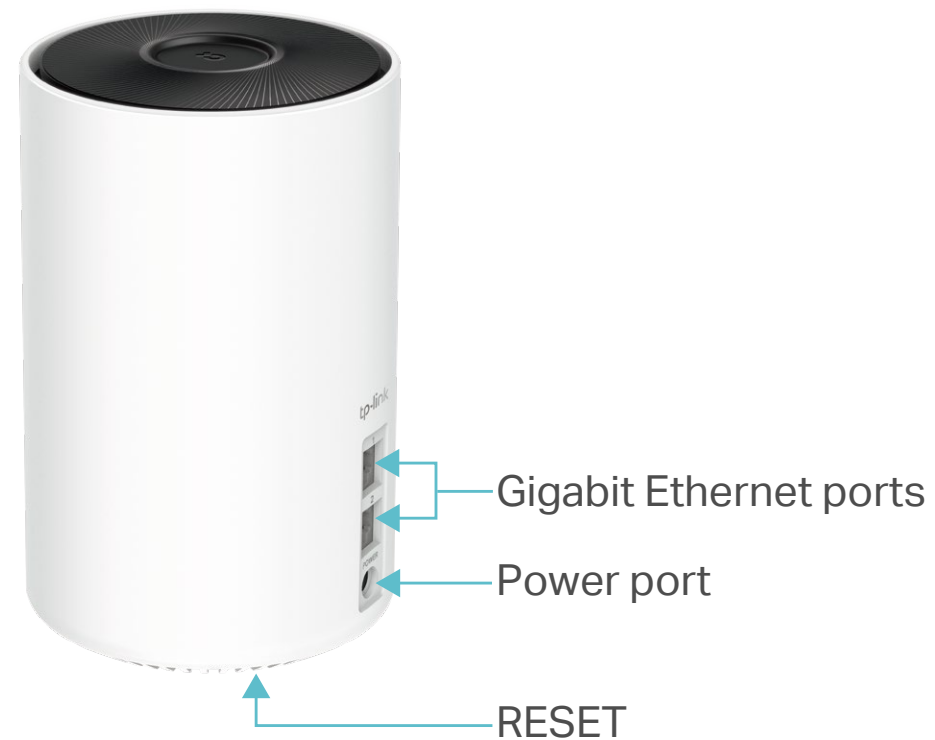

Specifications

Hardware

- Ethernet Port: 2 Gigabit ports per Deco unit (WAN/LAN auto-sensing)
- Button: 1 RESET button on the underside
- Antenna: 5 high-gain antennas
- Power Consumption (with power adapter): 30 W max
- Dimensions (W × D × H): 4.1 × 4.1 × 6.7 in. (105 × 105 × 170 mm)
- Power Adapter Input: 100-240 V~ 50/60 Hz 0.8 A
- Power Adapter Output: 12 V $\equiv$ 2.5 A

Wireless

- Wireless Standards: IEEE 802.11a/n/ac/ax 5 GHz[†], IEEE 802.11b/g/n/ax 2.4 GHz
- Mesh protocol: 802.11k/v/r
- Frequency: 2.4 GHz and 5 GHz
- Signal Rate: 1802 Mbps on 5 GHz (1) + 1201 Mbps on 5 GHz (2) + 574 Mbps on 2.4 GHz
- Transmit Power: FCC: <30 dBm (2.4 GHz), <30 dBm (5 GHz)
  CE: <20 dBm (2.4 GHz), <30 dBm (5 GHz)
- Wireless Security: WPA/WPA2-PSK/WPA3 encryptions

Software

- Working Mode: Router, Access Point
- WAN Type: Dynamic IP/Static IP/PPPoE/L2TP/PPTP
- DHCP: Server
- Protocols: Supports IPv4 and IPv6
- Guest Network: 2.4 GHz Guest Network×1, 5 GHz Guest Network×1
- Features: TP-Link HomeShield, BSS Color[^], OFDMA[^], 1024-QAM[^], MU-MIMO[^], Optional Ethernet Backhaul, Assisted Setup, Address Reservation, Port Forwarding, TP-Link DDNS, IPTV, IPv6, Firewall Rules, LED Control
- Management: Local Management; Remote Management; Multi-Managers

Others

- Certification: FCC, RoHS, WEEE
- Environment:
  Operating Temperature: 0°C~40°C (32 °F~104 °F)
  Storage Temperature: -40°C~60°C (-40 °F~140 °F)
  Operating Humidity: 10%~90% RH
  Storage Humidity: 5%~90% RH
- Package Contents for Deco W7200(2-pack):
  2 Deco W7200 units
  1 RJ45 Ethernet cable
  2 Power adapters
  1 Quick Installation Guide

For support and warranty, please visit: <https://www.tp-link.com/support>

Attention: This device may only be used indoors in all EU member states, EFTA countries and Northern Ireland.

Attention: This device may only be used indoors in Great Britain.

This device complies with part 15 of the FCC Rules. Operation is subject to the following two conditions: (1) This device may not cause harmful interference, and (2) this device must accept any interference received, including interference that may cause undesired operation.

Specifications are subject to change without notice. All the brands and product names are trademarks or registered trademarks of their respective holders. ©2022 TP-Link

[†]Maximum wireless signal rates are the physical rates derived from IEEE Standard 802.11 specifications. Actual wireless data throughput and wireless coverage, and quantity of connected devices are not guaranteed and will vary as a result of network conditions, client limitations, and environmental factors, including building materials, obstacles, volume and density of traffic, and client location.

[^]Clients need to support 802.11k/v/r and may require additional set up. Performance may vary depending on the client device.

[^]Use of Wi-Fi 6 and other features including OFDMA, MU-MIMO, 1024-QAM, HT160, BSS Color require clients to also support the corresponding features.

[*]HomeShield includes the Free Basic Plan. Fees apply for the Pro Plan. Visit tp-link.com/homeshield for more information.

www.tp-link.com

TP-Link AX3600 Whole Home Mesh Wi-Fi 6 System Deco W7200