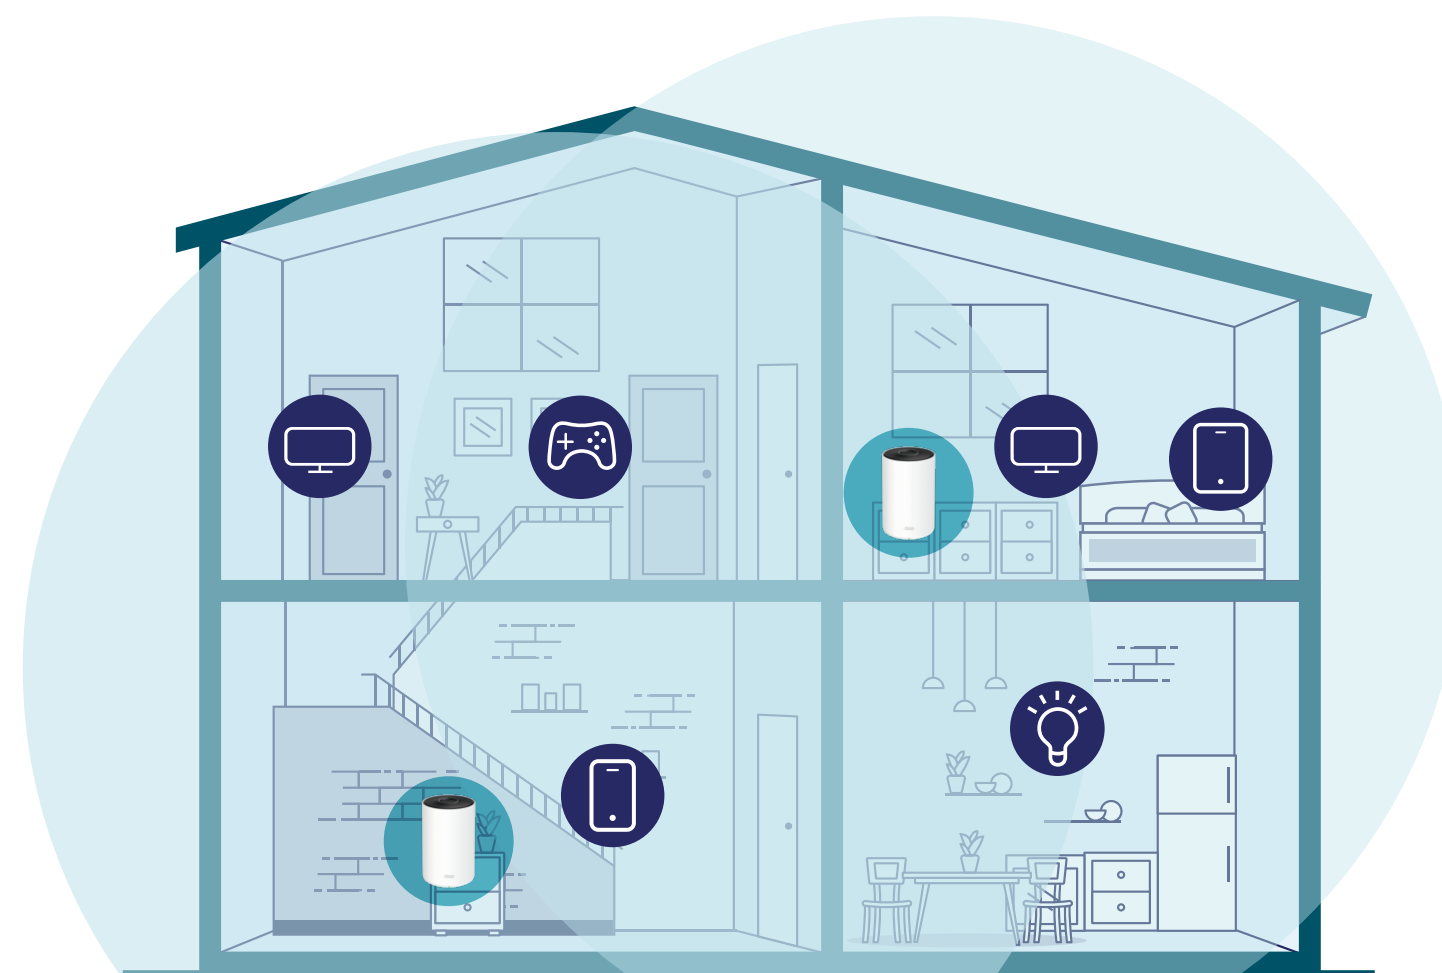

## AI-Driven Mesh, Customized Wi-Fi for You

Armed with AI-Driven Mesh technology, Deco W7200 automatically learns and improves itself from experience. This provides the ideal mesh Wi-Fi unique to your home and network environment. Walk through your home and enjoy seamless streaming at the fastest possible speeds.